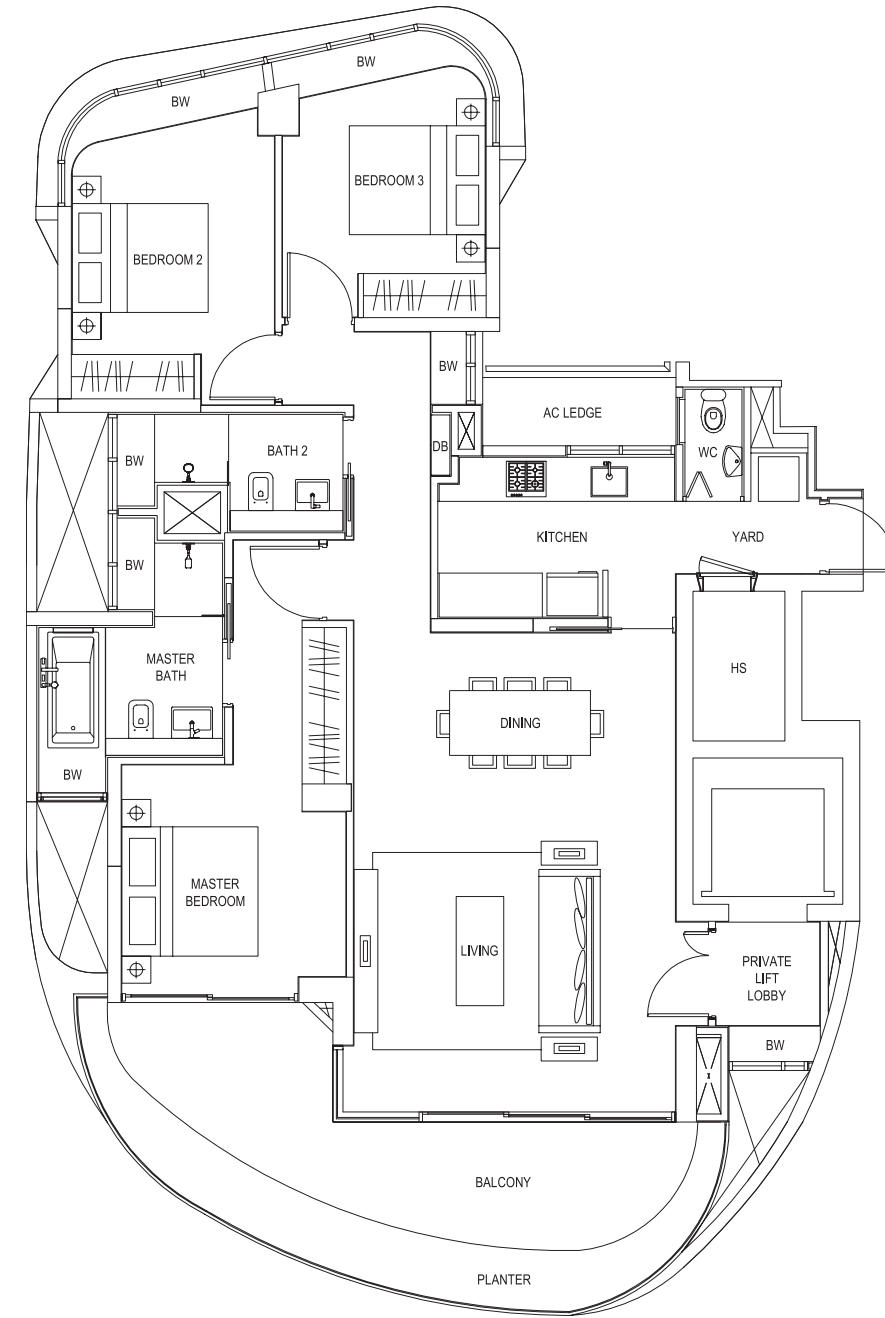

3-BEDROOM (PES)

TYPE A1g

177 sqm / 1,905 sqft
(including PES of 43 sqm / 463 sqft)

#01-12

3-BEDROOM TYPE A1

160 sqm / 1,722 sqft

#02-12 to #16-12

3-BEDROOM (PES)

TYPE A2g-2

193 sqm / 2,077 sqft
(including PES of 42 sqm / 452 sqft)

- #01-07 (Mirror)
- #01-10
- #01-11 (Mirror)

TYPE A2g-3

183 sqm / 1,970 sqft
(including PES of 32 sqm / 344 sqft)

- #01-06

Differences between Types A2g-2, A2g-3 are in the shape and sizes of the PES areas.
The rest of their layouts are otherwise identical.

3-BEDROOM TYPE A2

177 sqm / 1,905 sqft

- #02-06 to #16-06
- #02-07 to #15-07 (Mirror)
- #02-10 to #15-10
- #02-11 to #16-11 (Mirror)

3-BEDROOM (PES)

TYPE A3g

175 sqm / 1,884 sqft
(including PES of 44 sqm / 474 sqft)

#01-08 (Mirror)
#01-09

3-BEDROOM TYPE A3

156 sqm / 1,679 sqft

#02-08 to #15-08 (Mirror)
#02-09 to #15-09