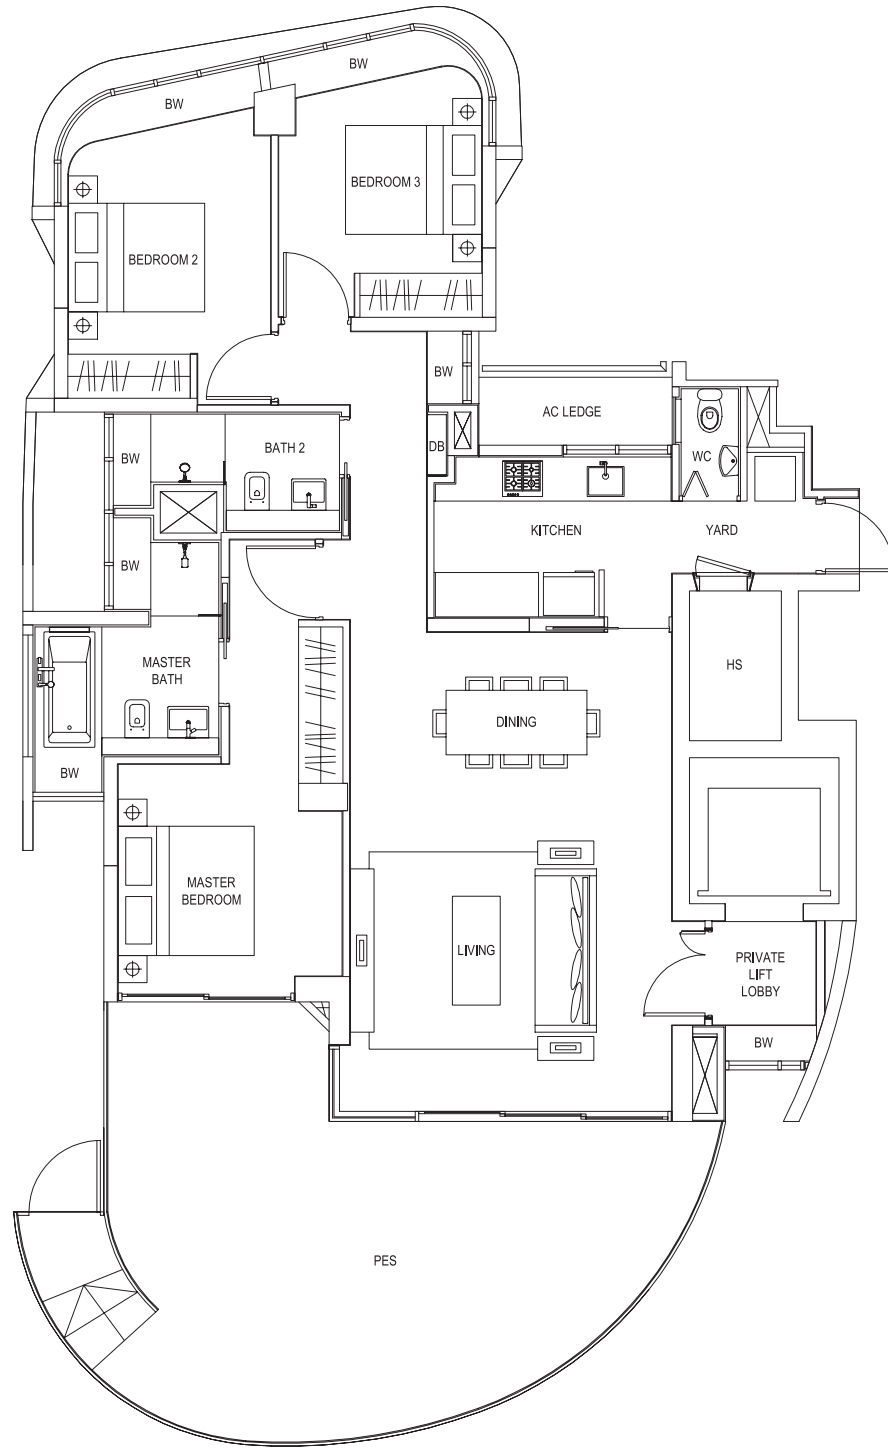

3-BEDROOM (PES)

TYPE A1g

177 sqm / 1,905 sqft
(including PES of 43 sqm / 463 sqft)

#01-12

3-BEDROOM TYPE A1

160 sqm / 1,722 sqft

#02-12 to #16-12

3-BEDROOM (PES)

TYPE A2g-2

193 sqm / 2,077 sqft
(including PES of 42 sqm / 452 sqft)

- #01-07 (Mirror)
- #01-10
- #01-11 (Mirror)

TYPE A2g-3

183 sqm / 1,970 sqft
(including PES of 32 sqm / 344 sqft)

- #01-06

Differences between Types A2g-2, A2g-3 are in the shape and sizes of the PES areas.
The rest of their layouts are otherwise identical.

3-BEDROOM TYPE A2

177 sqm / 1,905 sqft

- #02-06 to #16-06
- #02-07 to #15-07 (Mirror)
- #02-10 to #15-10
- #02-11 to #16-11 (Mirror)

3-BEDROOM (PES)

TYPE A3g

175 sqm / 1,884 sqft
(including PES of 44 sqm / 474 sqft)

#01-08 (Mirror)
#01-09

3-BEDROOM TYPE A3

156 sqm / 1,679 sqft

#02-08 to #15-08 (Mirror)
#02-09 to #15-09