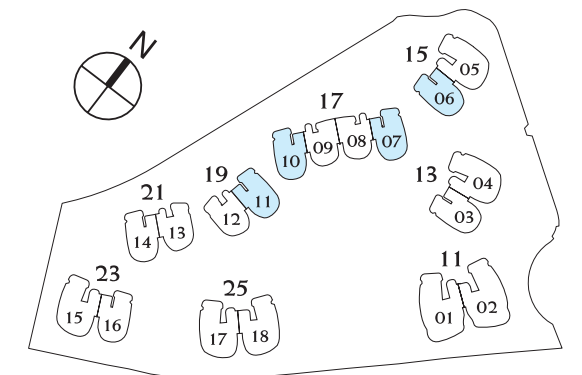

3-BEDROOM (PES)

TYPE A1g

177 sqm / 1,905 sqft
(including PES of 43 sqm / 463 sqft)

#01-12

3-BEDROOM TYPE A1

160 sqm / 1,722 sqft

#02-12 to #16-12

3-BEDROOM (PES)

TYPE A2g-2

193 sqm / 2,077 sqft
(including PES of 42 sqm / 452 sqft)

- #01-07 (Mirror)
- #01-10
- #01-11 (Mirror)

TYPE A2g-3

183 sqm / 1,970 sqft
(including PES of 32 sqm / 344 sqft)

- #01-06

Differences between Types A2g-2, A2g-3 are in the shape and sizes of the PES areas.
The rest of their layouts are otherwise identical.

3-BEDROOM TYPE A2

177 sqm / 1,905 sqft

- #02-06 to #16-06
- #02-07 to #15-07 (Mirror)
- #02-10 to #15-10
- #02-11 to #16-11 (Mirror)

3-BEDROOM (PES)

TYPE A3g

175 sqm / 1,884 sqft
(including PES of 44 sqm / 474 sqft)

#01-08 (Mirror)
#01-09

3-BEDROOM TYPE A3

156 sqm / 1,679 sqft

#02-08 to #15-08 (Mirror)
#02-09 to #15-09