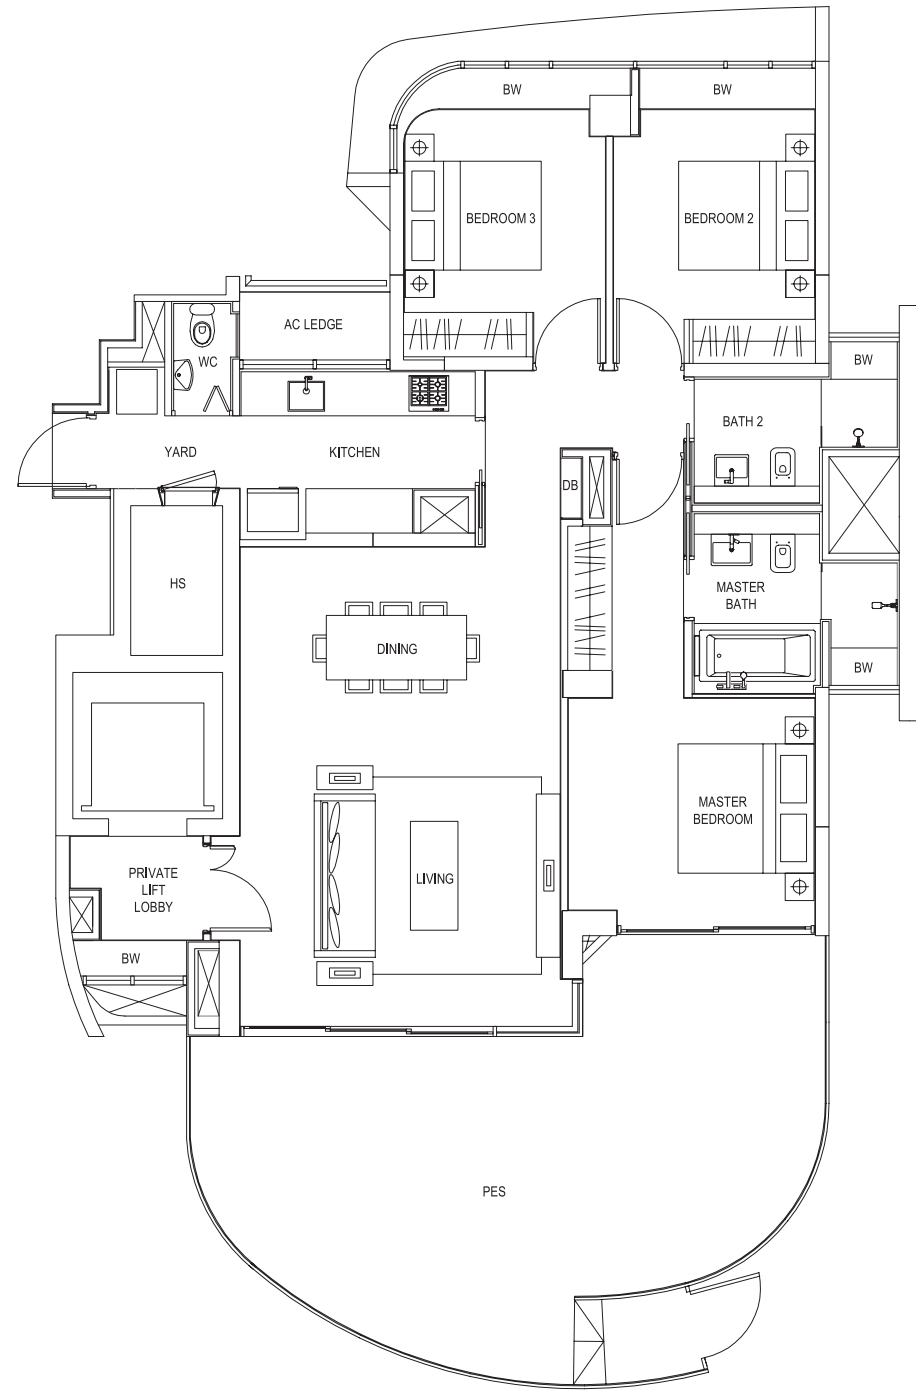

TYPE A2g-2

193 sqm / 2,077 sqft
(including PES of 42 sqm / 452 sqft)

- #01-07 (Mirror)
- #01-10
- #01-11 (Mirror)

TYPE A2g-3

183 sqm / 1,970 sqft
(including PES of 32 sqm / 344 sqft)

- #01-06

Differences between Types A2g-2, A2g-3 are in the shape and sizes of the PES areas.
The rest of their layouts are otherwise identical.

3-BEDROOM TYPE A2

177 sqm / 1,905 sqft

- #02-06 to #16-06
- #02-07 to #15-07 (Mirror)
- #02-10 to #15-10
- #02-11 to #16-11 (Mirror)

3-BEDROOM (PES)

TYPE A3g

175 sqm / 1,884 sqft
(including PES of 44 sqm / 474 sqft)

#01-08 (Mirror)
#01-09

3-BEDROOM TYPE A3

156 sqm / 1,679 sqft

#02-08 to #15-08 (Mirror)
#02-09 to #15-09