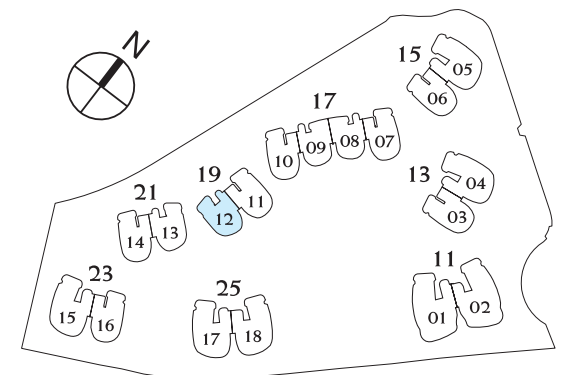

3-BEDROOM (PES)

TYPE A1g

177 sqm / 1,905 sqft
(including PES of 43 sqm / 463 sqft)

#01-12

3-BEDROOM TYPE A1

160 sqm / 1,722 sqft

#02-12 to #16-12

3-BEDROOM (PES)

TYPE A2g-2

193 sqm / 2,077 sqft
(including PES of 42 sqm / 452 sqft)

- #01-07 (Mirror)
- #01-10
- #01-11 (Mirror)

TYPE A2g-3

183 sqm / 1,970 sqft
(including PES of 32 sqm / 344 sqft)

- #01-06

Differences between Types A2g-2, A2g-3 are in the shape and sizes of the PES areas.
The rest of their layouts are otherwise identical.

3-BEDROOM TYPE A2

177 sqm / 1,905 sqft

- #02-06 to #16-06
- #02-07 to #15-07 (Mirror)
- #02-10 to #15-10
- #02-11 to #16-11 (Mirror)

3-BEDROOM (PES)

TYPE A3g

175 sqm / 1,884 sqft
(including PES of 44 sqm / 474 sqft)

#01-08 (Mirror)
#01-09

3-BEDROOM TYPE A3

156 sqm / 1,679 sqft

#02-08 to #15-08 (Mirror)
#02-09 to #15-09