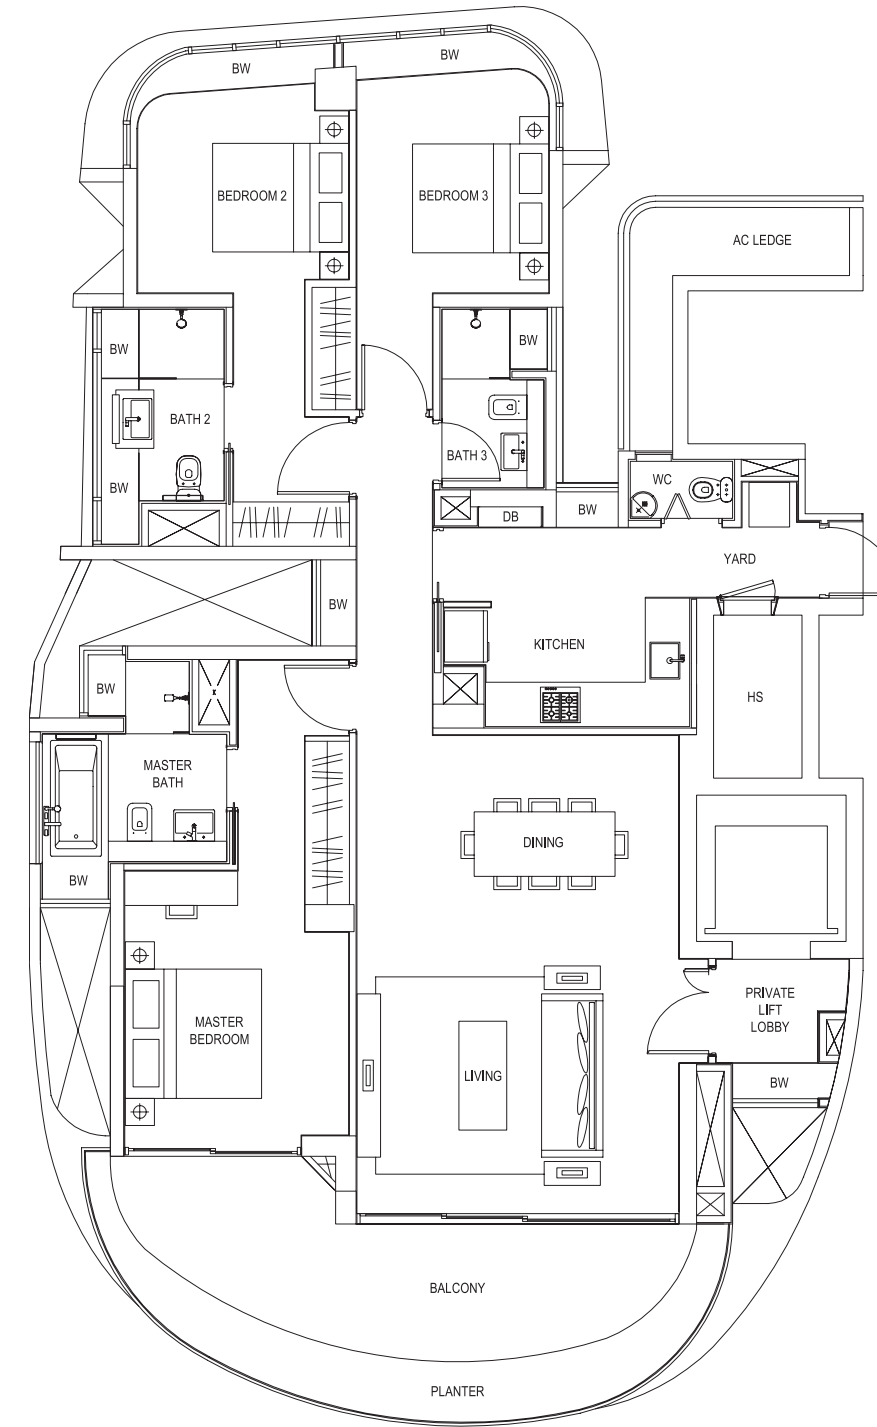

3-BEDROOM (PES)

TYPE A1g

177 sqm / 1,905 sqft
(including PES of 43 sqm / 463 sqft)

#01-12

3-BEDROOM TYPE A1

160 sqm / 1,722 sqft

#02-12 to #16-12

3-BEDROOM (PES)

TYPE A2g-2

193 sqm / 2,077 sqft
(including PES of 42 sqm / 452 sqft)

- #01-07 (Mirror)
- #01-10
- #01-11 (Mirror)

TYPE A2g-3

183 sqm / 1,970 sqft
(including PES of 32 sqm / 344 sqft)

- #01-06

Differences between Types A2g-2, A2g-3 are in the shape and sizes of the PES areas.
The rest of their layouts are otherwise identical.

3-BEDROOM TYPE A2

177 sqm / 1,905 sqft

- #02-06 to #16-06
- #02-07 to #15-07 (Mirror)
- #02-10 to #15-10
- #02-11 to #16-11 (Mirror)

3-BEDROOM (PES)

TYPE A3g

175 sqm / 1,884 sqft
(including PES of 44 sqm / 474 sqft)

#01-08 (Mirror)
#01-09

3-BEDROOM TYPE A3

156 sqm / 1,679 sqft

#02-08 to #15-08 (Mirror)
#02-09 to #15-09