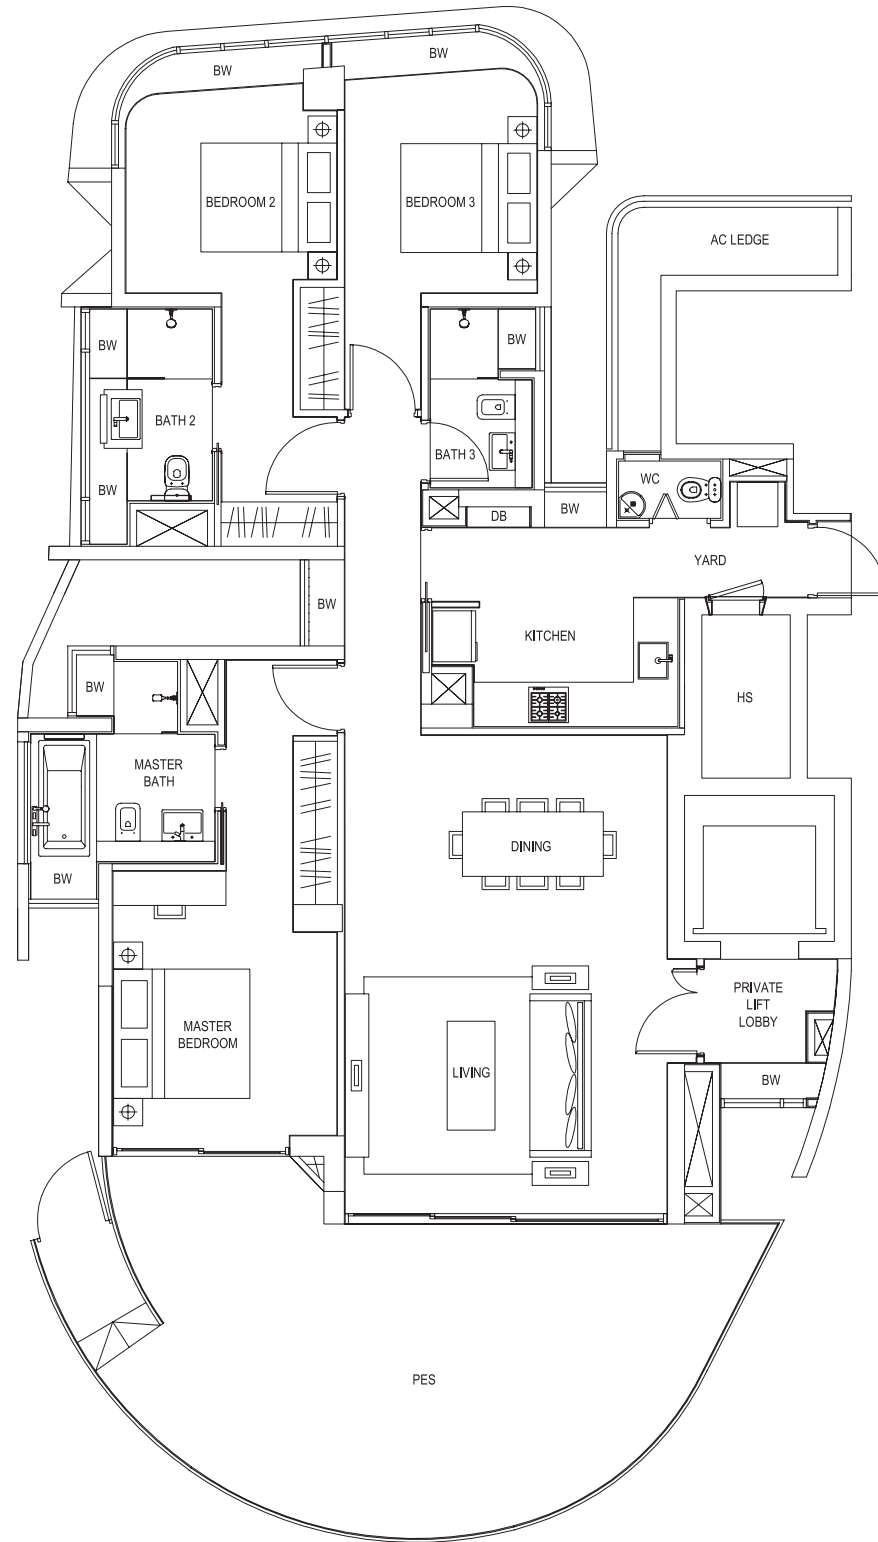

3-BEDROOM (PES)

TYPE A1g

177 sqm / 1,905 sqft
(including PES of 43 sqm / 463 sqft)

#01-12

3-BEDROOM TYPE A1

160 sqm / 1,722 sqft

#02-12 to #16-12

3-BEDROOM (PES)

TYPE A2g-2

193 sqm / 2,077 sqft
(including PES of 42 sqm / 452 sqft)

- #01-07 (Mirror)
- #01-10
- #01-11 (Mirror)

TYPE A2g-3

183 sqm / 1,970 sqft
(including PES of 32 sqm / 344 sqft)

- #01-06

Differences between Types A2g-2, A2g-3 are in the shape and sizes of the PES areas.
The rest of their layouts are otherwise identical.

3-BEDROOM TYPE A2

177 sqm / 1,905 sqft

- #02-06 to #16-06
- #02-07 to #15-07 (Mirror)
- #02-10 to #15-10
- #02-11 to #16-11 (Mirror)

3-BEDROOM (PES)

TYPE A3g

175 sqm / 1,884 sqft
(including PES of 44 sqm / 474 sqft)

#01-08 (Mirror)
#01-09

3-BEDROOM TYPE A3

156 sqm / 1,679 sqft

#02-08 to #15-08 (Mirror)
#02-09 to #15-09